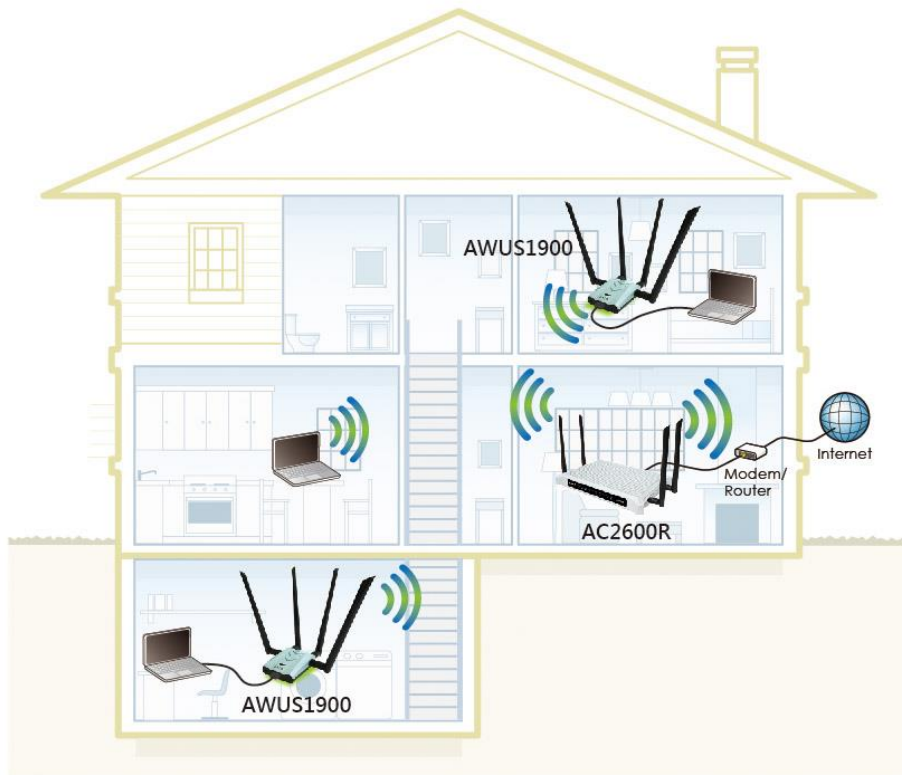

Copyright © ALFA NETWORK Inc. All Rights Reserved *specifications may change at any time without prior notice

Contact us: sales@alfa.com.tw
Website: www.alfa.com.tw

ALFA
NETWORK